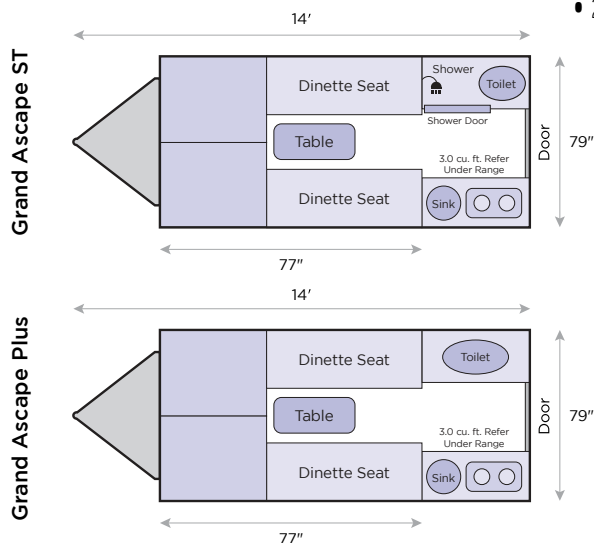

ALINER

ALiner.com | 724-237-5227

ALINER: Ascape Specifications

EXTERIOR	Grand Ascape ST	Grand Ascape Plus
Outside Shower	S	S
Front Mounted Solar Panel Watts	50	50
Zamp® Solar Port	S	S
Awning	6' Thule®	6' Thule®
Plastoform Insulated Double Pane Windows	S	S
INTERIOR	Grand Ascape ST	Grand Ascape Plus
Stainless Steel Sink	S	S
Enclosed Shower and Toilet Combination	S	N/A
Cassette Toilet	S	S
23" Flat Screen TV	S	S
APPLIANCES	Grand Ascape ST	Grand Ascape Plus
Atwood 18,000 Btu Furnace	S	S
Dometic 3-Way Refrigerator	3.0 cu. ft.	3.0 cu. ft.
Suburban 6 gal. Porcelain Lined Water Heater	S	S
Two Burner Range Top	Smev® Euro	Smev® Euro
Range Hood w/ Vent Fan	S	S
Shurflo Electric Water Pump	S	S
Coleman Mach 8 - 9200 Btu Roof Mounted A/C	S	S
CHASSIS	Grand Ascape ST	Grand Ascape Plus
Dual 20 lbs. LP Tanks w/ Auto Changeover	S	S
2,500 lbs. Dexter Torsion Axle	S	S
SPECIFICATIONS	Grand Ascape ST	Grand Ascape Plus
Unloaded Vehicle Weight**	1,650 lbs.	1,650 lbs.
Hitch Weight	225 lbs.	230 lbs.
Cargo Carrying Capacity	800 lbs.	750 lbs.
Exterior Length	14'	14'
Exterior Box Width	75"	75"
Exterior Overall Width	79"	79"
Exterior Height	8' 4"	8' 4"
Interior Height	6' 4"	6' 4"
LP Capacity	40 lbs.	40 lbs.
Fresh Water Capacity	11 gal.	11 gal.
Gray Water Capacity	26 gal.	13 gal.
Bed Size	77" x 72"	77" x 72"
Tire Size	185/80 R13	185/80 R13